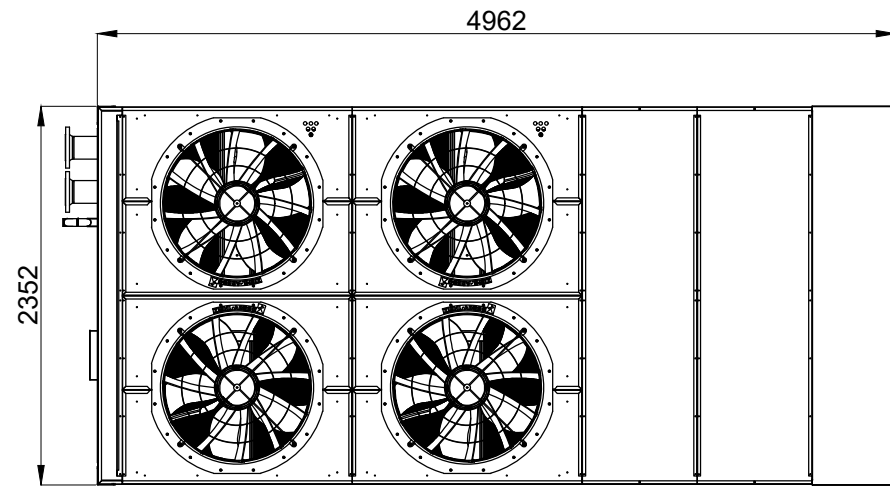

BACK VIEW

RIGHT SIDE VIEW
2352

TOP VIEW

LEFT SIDE VIEW

SAFETY VALVE
BLOW OFF

FRONT VIEW

DETAIL

±200mm

REMARK:
ON FRONT VIEW, POSITION OF THE
MOUNTS, EXCEPT THE FIRST AND
THE LAST, CAN VARY FOR ±200mm
ALONG SIDE OF UNIT

| | | |
|---------|-------|------------|
| | NAME: | SIGNATURE: |
| DRAWN: | | |
| CHK'D: | | |
| APPV'D: | | |

| | |
|--------|-----------|
| TITLE: | VP4 + 1EV |
| DATE: | |

A4
SCALE: 1:65