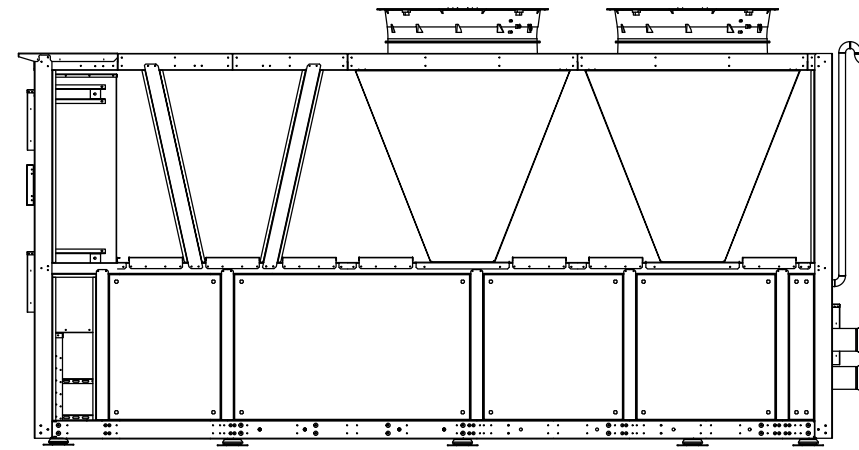

BACK VIEW

RIGHT SIDE VIEW
2352

TOP VIEW

LEFT SIDE VIEW

SAFETY VALVE
BLOW OFF

FRONT VIEW

DETAIL

±200mm

REMARK:
ON FRONT VIEW, POSITION OF THE
MOUNTS, EXCEPT THE FIRST AND
THE LAST, CAN VARY FOR ±200mm
ALONG SIDE OF UNIT

| | | |
|---------|-------|------------|
| | NAME: | SIGNATURE: |
| DRAWN: | | |
| CHK'D: | | |
| APPV'D: | | |

| | |
|--------|-----------|
| TITLE: | VP4 + 1EV |
| DATE: | |

A4
SCALE: 1:65