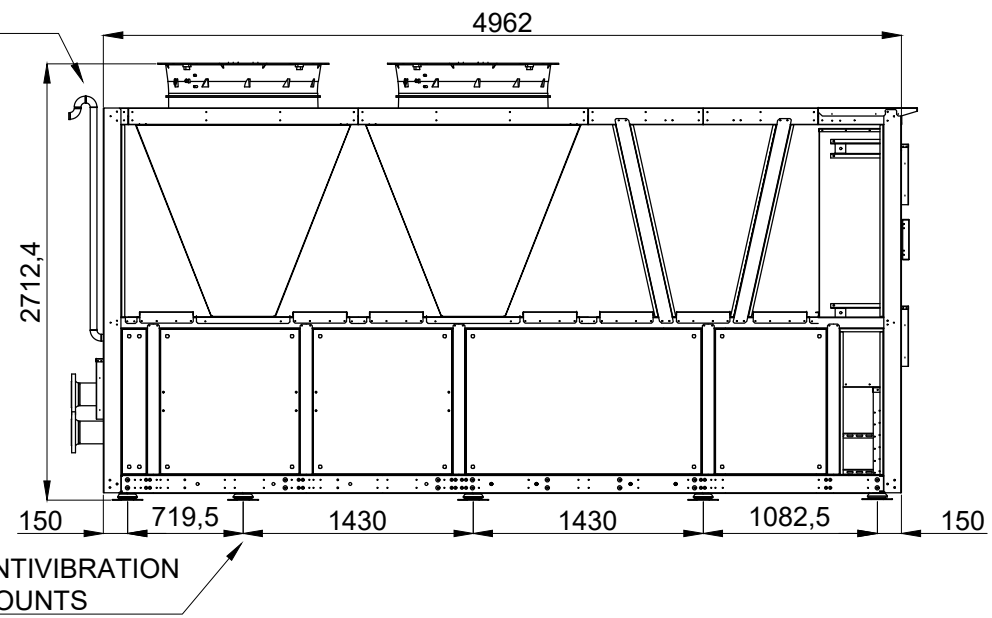

BACK VIEW

RIGHT SIDE VIEW
2352

TOP VIEW

LEFT SIDE VIEW

SAFETY VALVE
BLOW OFF

FRONT VIEW

DETAIL

±200mm

REMARK:
ON FRONT VIEW, POSITION OF THE
MOUNTS, EXCEPT THE FIRST AND
THE LAST, CAN VARY FOR ±200mm
ALONG SIDE OF UNIT

| | | |
|---------|-------|------------|
| | NAME: | SIGNATURE: |
| DRAWN: | | |
| CHK'D: | | |
| APPV'D: | | |

| | |
|--------|-----------|
| TITLE: | VP4 + 1EV |
| DATE: | |

A4
SCALE: 1:65