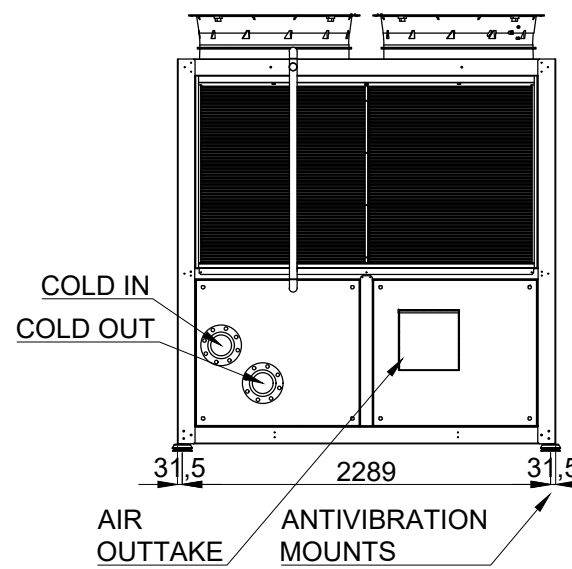

BACK VIEW

RIGHT SIDE VIEW
2352

TOP VIEW

LEFT SIDE VIEW

SAFETY VALVE
BLOW OFF

FRONT VIEW

DETAIL

±200mm

REMARK:
ON FRONT VIEW, POSITION OF THE
MOUNTS, EXCEPT THE FIRST AND
THE LAST, CAN VARY FOR ±200mm
ALONG SIDE OF UNIT

| | | |
|---------|-------|------------|
| | NAME: | SIGNATURE: |
| DRAWN: | | |
| CHK'D: | | |
| APPV'D: | | |