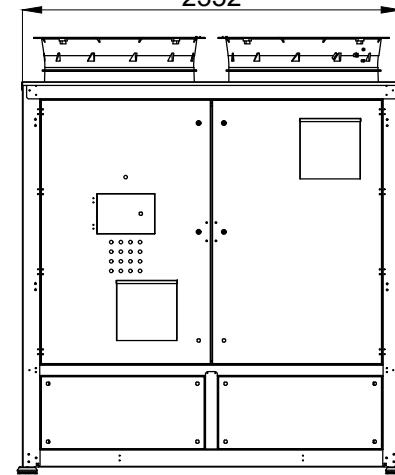

BACK VIEW

RIGHT SIDE VIEW
2352

TOP VIEW

LEFT SIDE VIEW

SAFETY VALVE
BLOW OFF

FRONT VIEW

DETAIL

±200mm

REMARK:
ON FRONT VIEW, POSITION OF THE
MOUNTS, EXCEPT THE FIRST AND
THE LAST, CAN VARY FOR ±200mm
ALONG SIDE OF UNIT

| | | |
|---------|-------|------------|
| | NAME: | SIGNATURE: |
| DRAWN: | | |
| CHK'D: | | |
| APPV'D: | | |

| | |
|--------|-----------|
| TITLE: | VP4 + 1EV |
| DATE: | |

A4
SCALE: 1:65