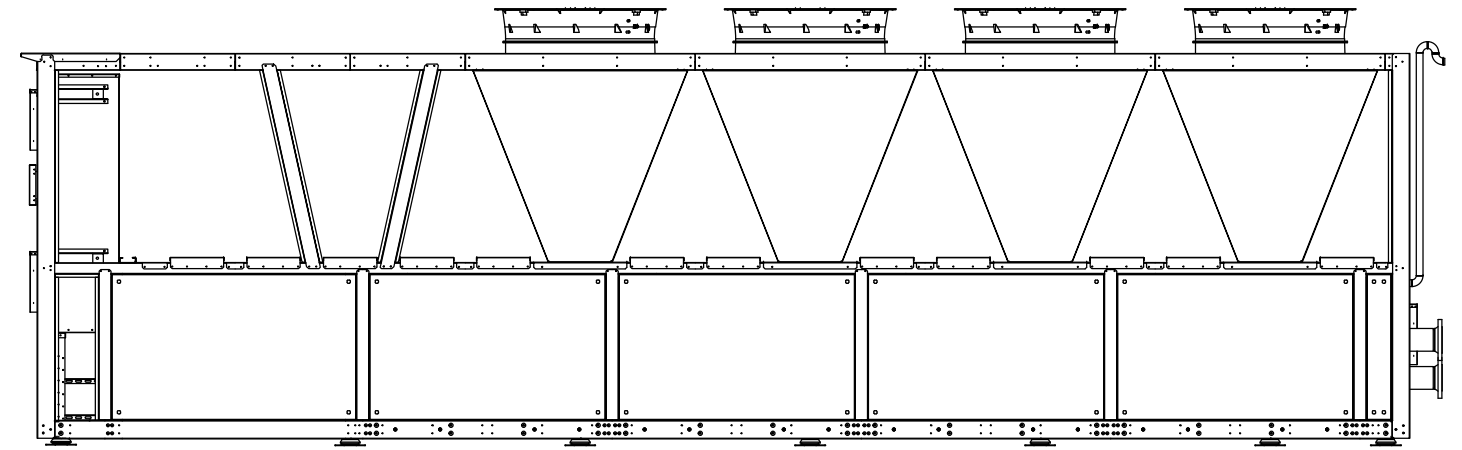

BACK VIEW

RIGHT SIDE VIEW

TOP VIEW

LEFT SIDE VIEW

FRONT VIEW

DETAIL

REMARK:  
ON FRONT VIEW, POSITION OF THE MOUNTS, EXCEPT THE FIRST AND THE LAST, CAN VARY FOR ±200mm ALONG SIDE OF UNIT

NAME:	SIGNATURE:
DRAWN:	
CHK'D:	
APPV'D:	