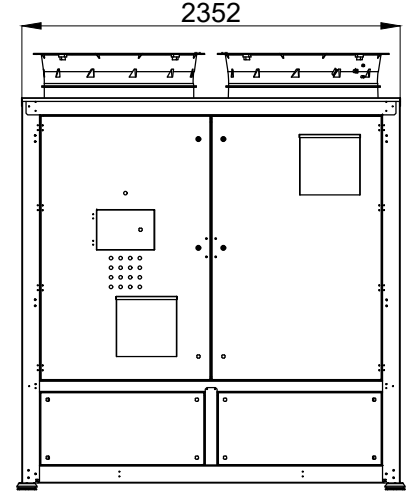

BACK VIEW

RIGHT SIDE VIEW

TOP VIEW

LEFT SIDE VIEW

FRONT VIEW

DETAIL

REMARK:  
ON FRONT VIEW, POSITION OF THE MOUNTS, EXCEPT THE FIRST AND THE LAST, CAN VARY FOR ±200mm ALONG SIDE OF UNIT

NAME:	SIGNATURE:
DRAWN:	
CHK'D:	
APPV'D:	