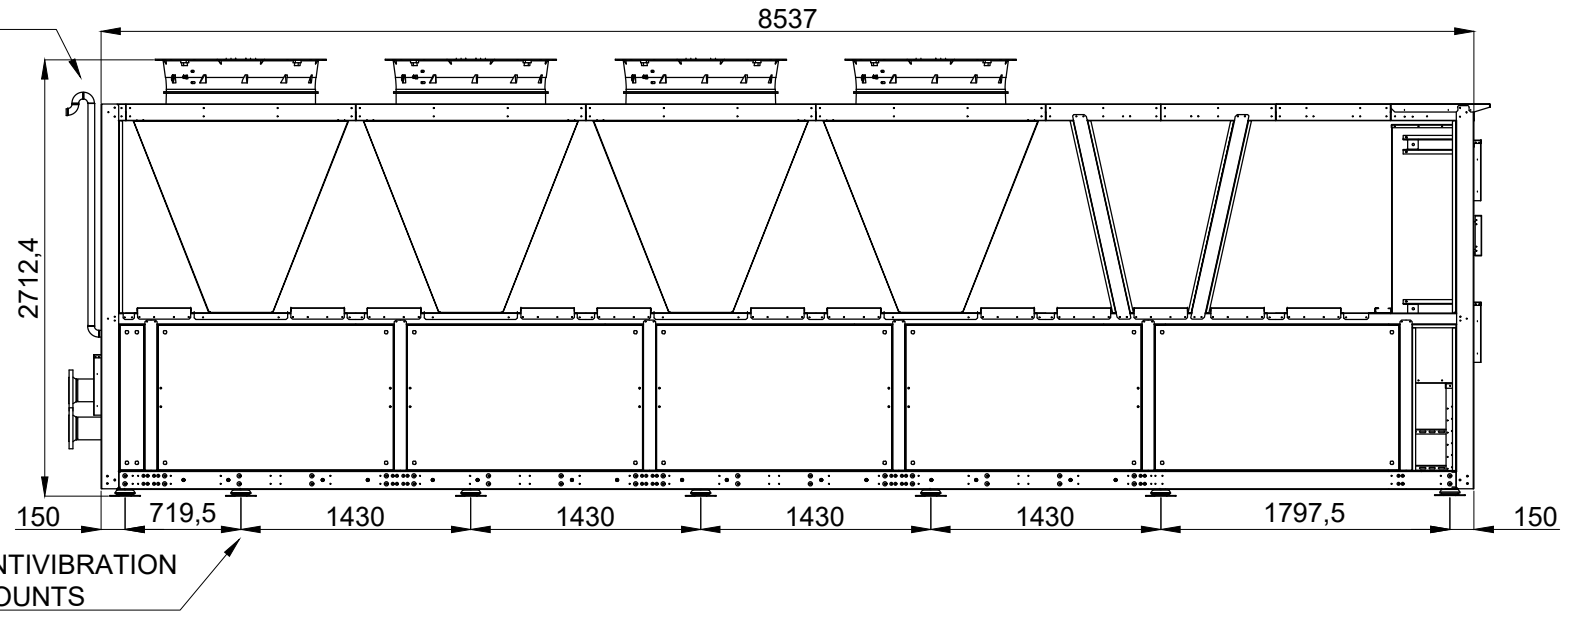

BACK VIEW

RIGHT SIDE VIEW

TOP VIEW

LEFT SIDE VIEW

FRONT VIEW

DETAIL

REMARK:  
ON FRONT VIEW, POSITION OF THE MOUNTS, EXCEPT THE FIRST AND THE LAST, CAN VARY FOR ±200mm ALONG SIDE OF UNIT

NAME:	SIGNATURE:
DRAWN:	
CHK'D:	
APPV'D:	