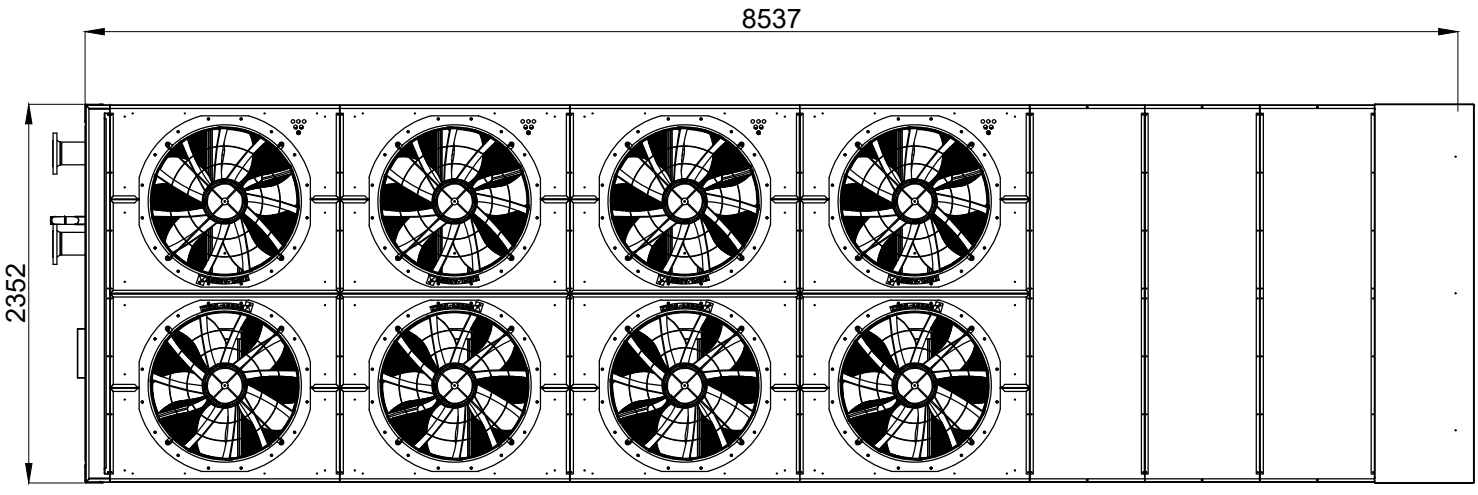

BACK VIEW

RIGHT SIDE VIEW

TOP VIEW

LEFT SIDE VIEW

FRONT VIEW

DETAIL

REMARK:  
ON FRONT VIEW, POSITION OF THE MOUNTS, EXCEPT THE FIRST AND THE LAST, CAN VARY FOR ±200mm ALONG SIDE OF UNIT

NAME:	SIGNATURE:
DRAWN:	
CHK'D:	
APPV'D:	