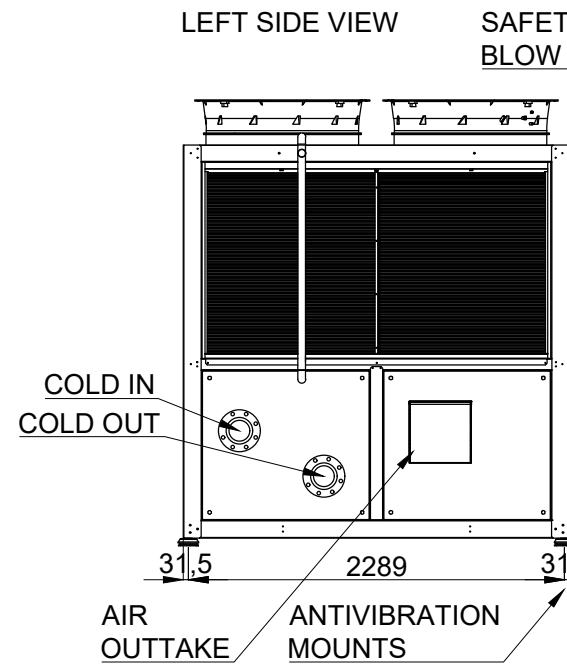

BACK VIEW

RIGHT SIDE VIEW
2352

TOP VIEW

LEFT SIDE VIEW

SAFETY VALVE
BLOW OFF

FRONT VIEW

DETAIL

REMARK:
ON FRONT VIEW, POSITION OF THE
MOUNTS, EXCEPT THE FIRST AND
THE LAST, CAN VARY FOR ±200mm
ALONG SIDE OF UNIT

	NAME:	SIGNATURE:	TITLE:
DRAWN:			VP8 STANDARD
CHK'D:			
APPVD:			

DATE:

A4
SCALE:
1:65