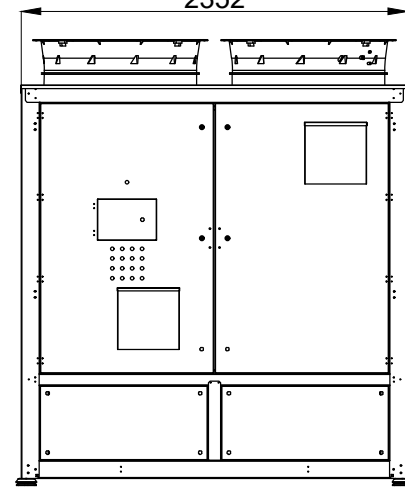

BACK VIEW

RIGHT SIDE VIEW
2352

TOP VIEW

LEFT SIDE VIEW

SAFETY VALVE
BLOW OFF

FRONT VIEW

DETAIL

REMARK:
ON FRONT VIEW, POSITION OF THE
MOUNTS, EXCEPT THE FIRST AND
THE LAST, CAN VARY FOR ±200mm
ALONG SIDE OF UNIT

	NAME:	SIGNATURE:	TITLE:
DRAWN:			VP8 STANDARD
CHK'D:			
APPVD:			

DATE:

A4
SCALE:
1:65