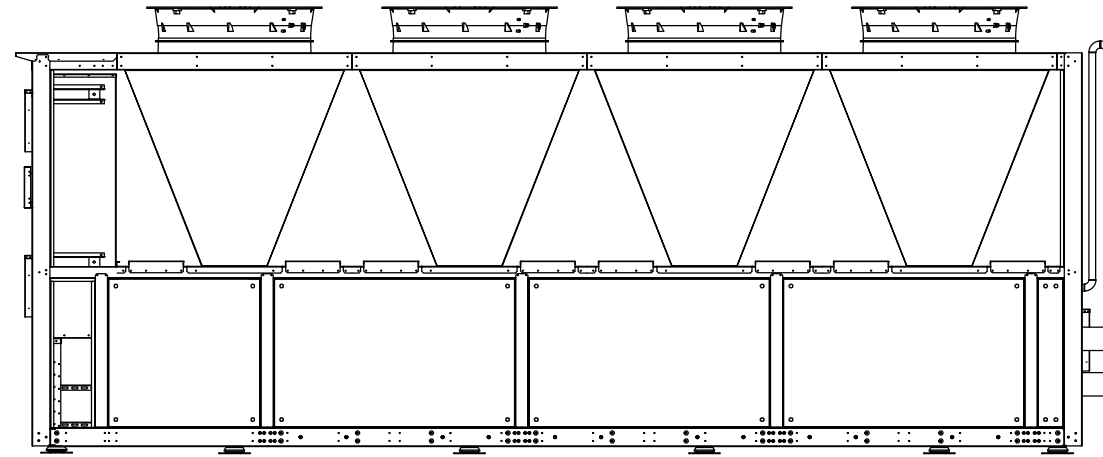

BACK VIEW

RIGHT SIDE VIEW
2352

TOP VIEW

LEFT SIDE VIEW

SAFETY VALVE
BLOW OFF

FRONT VIEW

DETAIL

REMARK:
ON FRONT VIEW, POSITION OF THE
MOUNTS, EXCEPT THE FIRST AND
THE LAST, CAN VARY FOR ±200mm
ALONG SIDE OF UNIT

	NAME:	SIGNATURE:	TITLE:
DRAWN:			VP8 STANDARD
CHK'D:			
APPVD:			

DATE:

A4
SCALE:
1:65