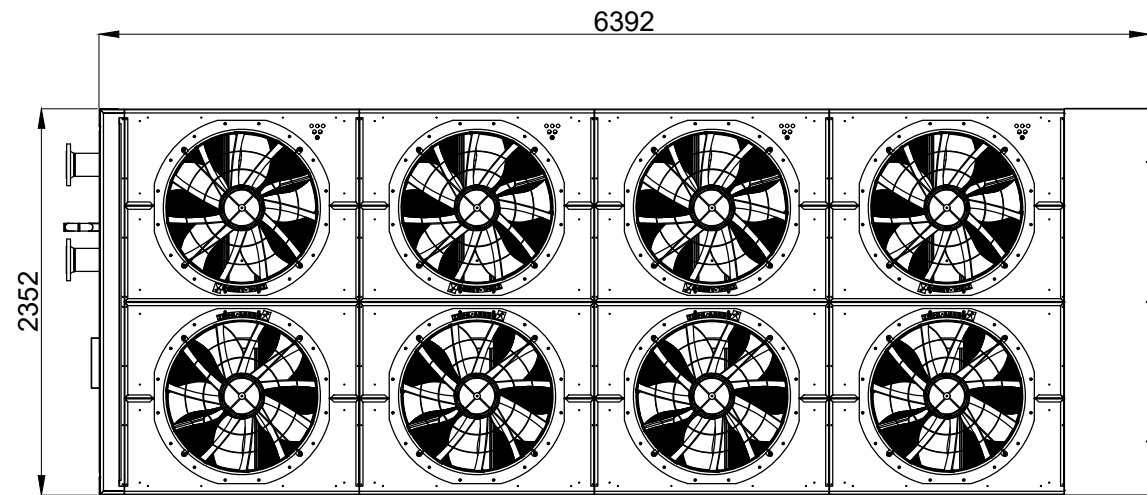

BACK VIEW

RIGHT SIDE VIEW
2352

TOP VIEW

LEFT SIDE VIEW

SAFETY VALVE
BLOW OFF

FRONT VIEW

DETAIL

REMARK:
ON FRONT VIEW, POSITION OF THE
MOUNTS, EXCEPT THE FIRST AND
THE LAST, CAN VARY FOR ±200mm
ALONG SIDE OF UNIT

	NAME:	SIGNATURE:	TITLE:
DRAWN:			VP8 STANDARD
CHK'D:			
APPVD:			

DATE:

A4
SCALE:
1:65