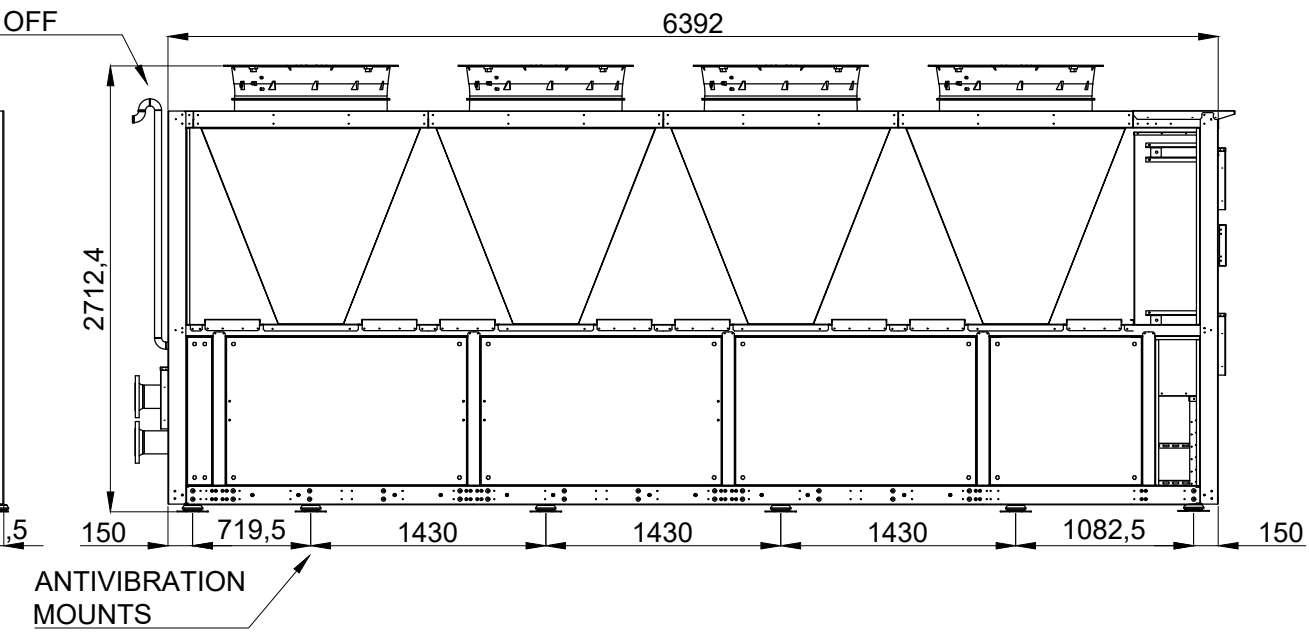

BACK VIEW

RIGHT SIDE VIEW
2352

TOP VIEW

LEFT SIDE VIEW

SAFETY VALVE
BLOW OFF

FRONT VIEW

DETAIL

REMARK:
ON FRONT VIEW, POSITION OF THE
MOUNTS, EXCEPT THE FIRST AND
THE LAST, CAN VARY FOR ±200mm
ALONG SIDE OF UNIT

	NAME:	SIGNATURE:	TITLE:
DRAWN:			VP8 STANDARD
CHK'D:			
APPVD:			

DATE:

A4
SCALE:
1:65