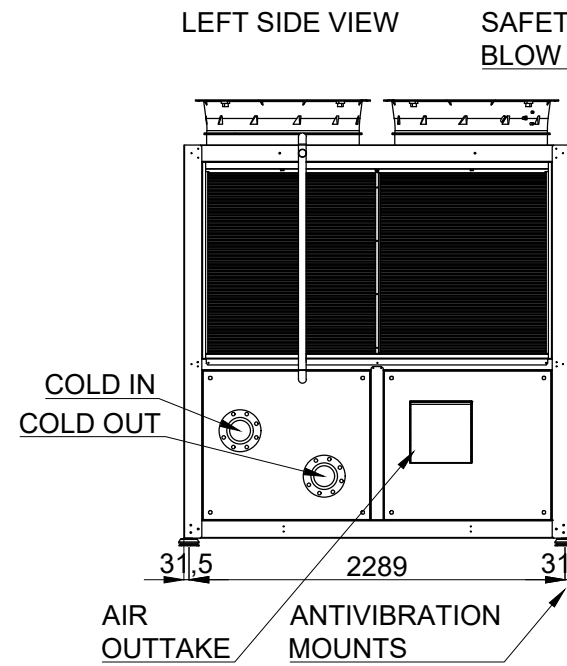

BACK VIEW

RIGHT SIDE VIEW  
2352

TOP VIEW

LEFT SIDE VIEW

FRONT VIEW

DETAIL

REMARK:  
ON FRONT VIEW, POSITION OF THE MOUNTS, EXCEPT THE FIRST AND THE LAST, CAN VARY FOR ±200mm ALONG SIDE OF UNIT

	NAME:	SIGNATURE:	TITLE:
DRAWN:			VP6 + 1EV
CHK'D:			
APPVD:			

DATE:
-------

A4  
SCALE:  
1:65