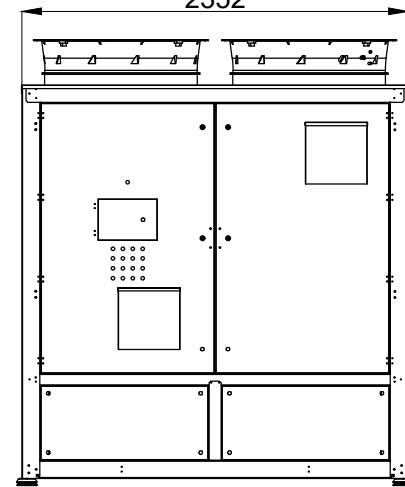

BACK VIEW

RIGHT SIDE VIEW  
2352

TOP VIEW

LEFT SIDE VIEW

FRONT VIEW

DETAIL

REMARK:  
ON FRONT VIEW, POSITION OF THE MOUNTS, EXCEPT THE FIRST AND THE LAST, CAN VARY FOR ±200mm ALONG SIDE OF UNIT

	NAME:	SIGNATURE:	TITLE:
DRAWN:			VP6 + 1EV
CHK'D:			
APPVD:			

DATE:
-------

A4  
SCALE:  
1:65