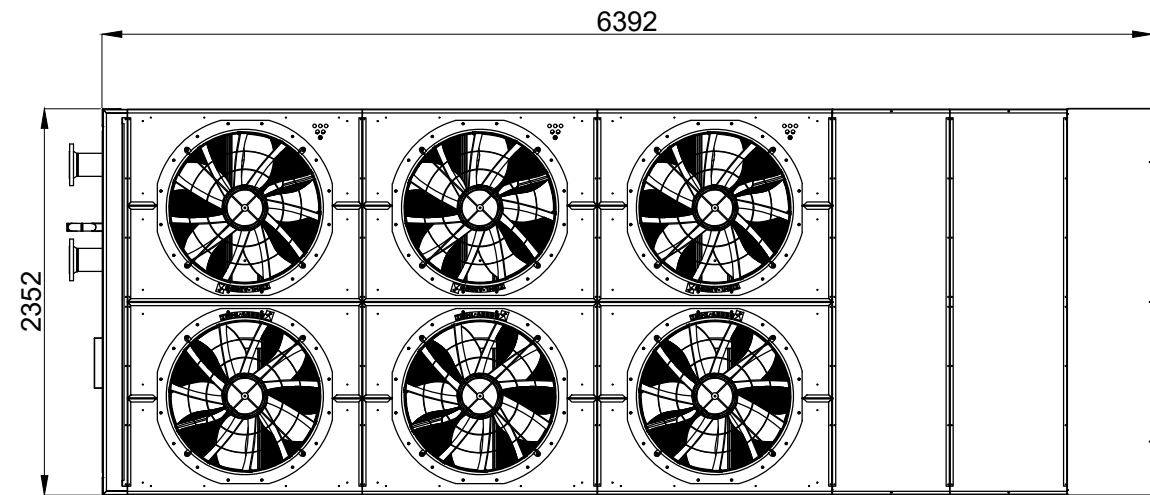

BACK VIEW

RIGHT SIDE VIEW  
2352

TOP VIEW

LEFT SIDE VIEW

FRONT VIEW

DETAIL

REMARK:  
ON FRONT VIEW, POSITION OF THE MOUNTS, EXCEPT THE FIRST AND THE LAST, CAN VARY FOR ±200mm ALONG SIDE OF UNIT

	NAME:	SIGNATURE:	TITLE:
DRAWN:			VP6 + 1EV
CHK'D:			
APPVD:			

DATE:
-------

A4  
SCALE:  
1:65