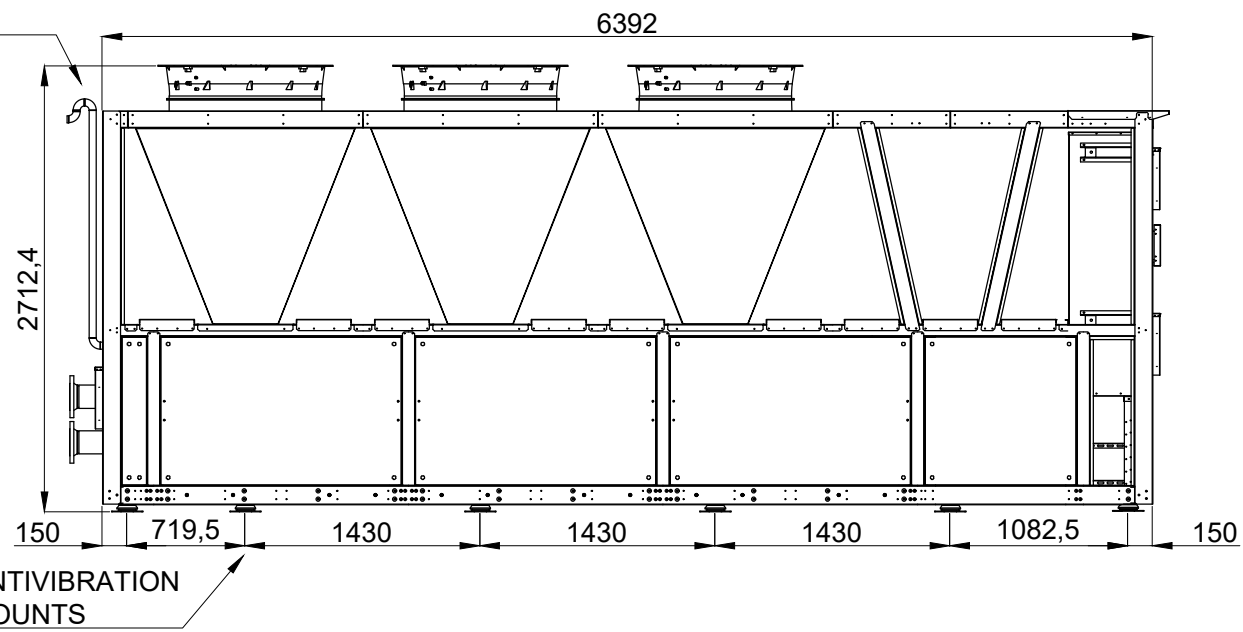

BACK VIEW

RIGHT SIDE VIEW  
2352

TOP VIEW

LEFT SIDE VIEW

FRONT VIEW

DETAIL

REMARK:  
ON FRONT VIEW, POSITION OF THE MOUNTS, EXCEPT THE FIRST AND THE LAST, CAN VARY FOR ±200mm ALONG SIDE OF UNIT

	NAME:	SIGNATURE:	TITLE:
DRAWN:			VP6 + 1EV
CHK'D:			
APPVD:			

DATE:
-------

A4  
SCALE:  
1:65