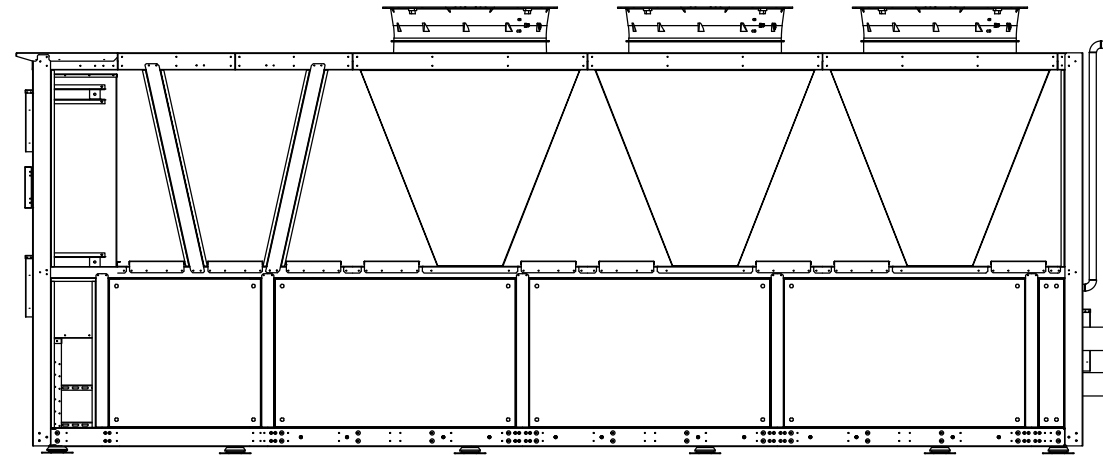

BACK VIEW

RIGHT SIDE VIEW  
2352

TOP VIEW

LEFT SIDE VIEW

FRONT VIEW

DETAIL

REMARK:  
ON FRONT VIEW, POSITION OF THE MOUNTS, EXCEPT THE FIRST AND THE LAST, CAN VARY FOR ±200mm ALONG SIDE OF UNIT

	NAME:	SIGNATURE:	TITLE:
DRAWN:			VP6 + 1EV
CHK'D:			
APPVD:			

DATE:
-------

A4  
SCALE:  
1:65